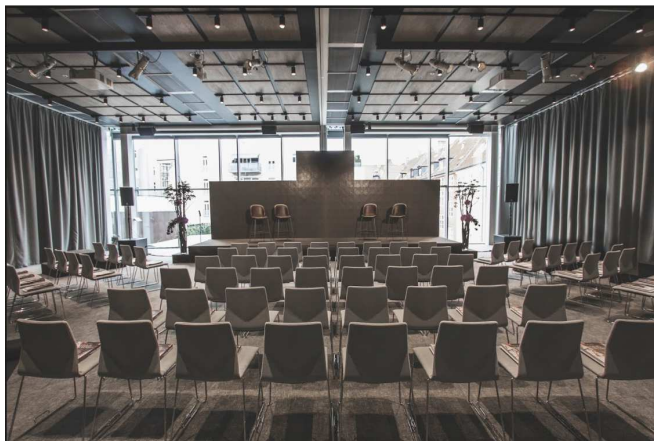

MEETING ROOM CAPACITY

	SQ M	SIZE M	CEILING HT	CLASSROOM	THEATER	BANQUET	BOARD ROOM	U-SHAPE	CABARET
CENTER STAGE 1	118	13.8 X 8.5	5	60	100	60	20	25	45
CENTER STAGE 1 & 2	236	13.8 X 8.5	5	120	180	120	40	50	80
CENTER STAGE 2	118	13.8 X 8.5	5	60	100	60	20	25	42
P1	30	4.8 X 6.3	2,35	0	0	0	12	0	0
P2	42	4.8 X 8.7	2,35	0	0	0	16	0	0
P3	16	4.8 X 3.4	2,35	0	0	0	4	0	0
P4	23	4.5 X 5.2	2,35	0	0	0	8	0	0
P5	24	4.6 X 5.2	2,35	0	0	0	8	0	0

IMAGES AND RENTAL PRICES

Center Stage I + 2

33.000 DKK

No rental fee when booking min. 100 meeting packages