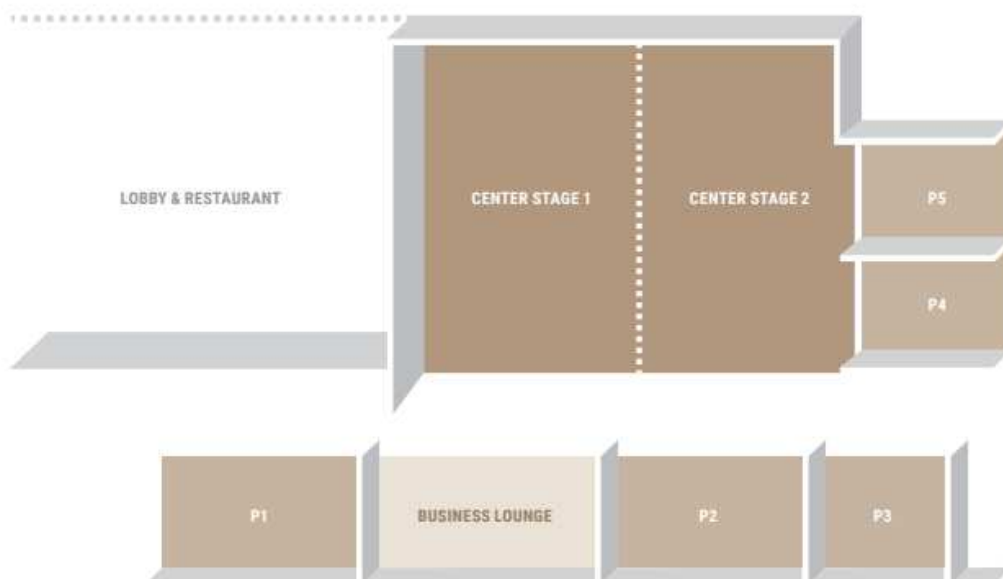

Half day meeting package for 895 DKK per person

- Ice Water and soft drinks
- Midmorning break with snacks or afternoon break with snacks
- Fresh fruit, coffee & tea outside the meeting room
- Lunch - Chef's choice including one mineral water, soft drink, beer or glass of wine
- Projector/screen, whiteboard, wifi, pads and pens

MEETING ROOM FLOOR PLAN

MEETING ROOM CAPACITY

	SQ M	SIZE M	CEILING HT	CLASSROOM	THEATER	BANQUET	BOARD ROOM	U-SHAPE	CABARET
CENTER STAGE 1	118	13.8 X 8.5	5	60	100	60	20	25	45
CENTER STAGE 1 & 2	236	13.8 X 8.5	5	120	180	120	40	50	80
CENTER STAGE 2	118	13.8 X 8.5	5	60	100	60	20	25	42
P1	30	4.8 X 6.3	2,35	0	0	0	12	0	0
P2	42	4.8 X 8.7	2,35	0	0	0	16	0	0
P3	16	4.8 X 3.4	2,35	0	0	0	4	0	0
P4	23	4.5 X 5.2	2,35	0	0	0	8	0	0
P5	24	4.6 X 5.2	2,35	0	0	0	8	0	0

P2
9.500 DKK
No rental fee when booking min. 14
meeting packages

P3
4.500 DKK
No rental fee when booking min. 3
meeting packages

P4 / P5
6.000 DKK
No rental fee when booking min. 6
meeting packages

IMAGES OF RESTURANT VENUES

Petri Restaurant
Can take up to 240 pax

5 Steps Down
Can take up to 70 pax

P Eatery
Can take up to 120 pax

CANCELLATION POLICY

The cancellation terms will be adapted to each individual request depending on arrival date and size of group. After Skt Petri receives the request, we will revert within 24 hours during our opening hours with cancellation terms for the group. Our opening hours: Mon-Fri: 08.00 - 17.00.